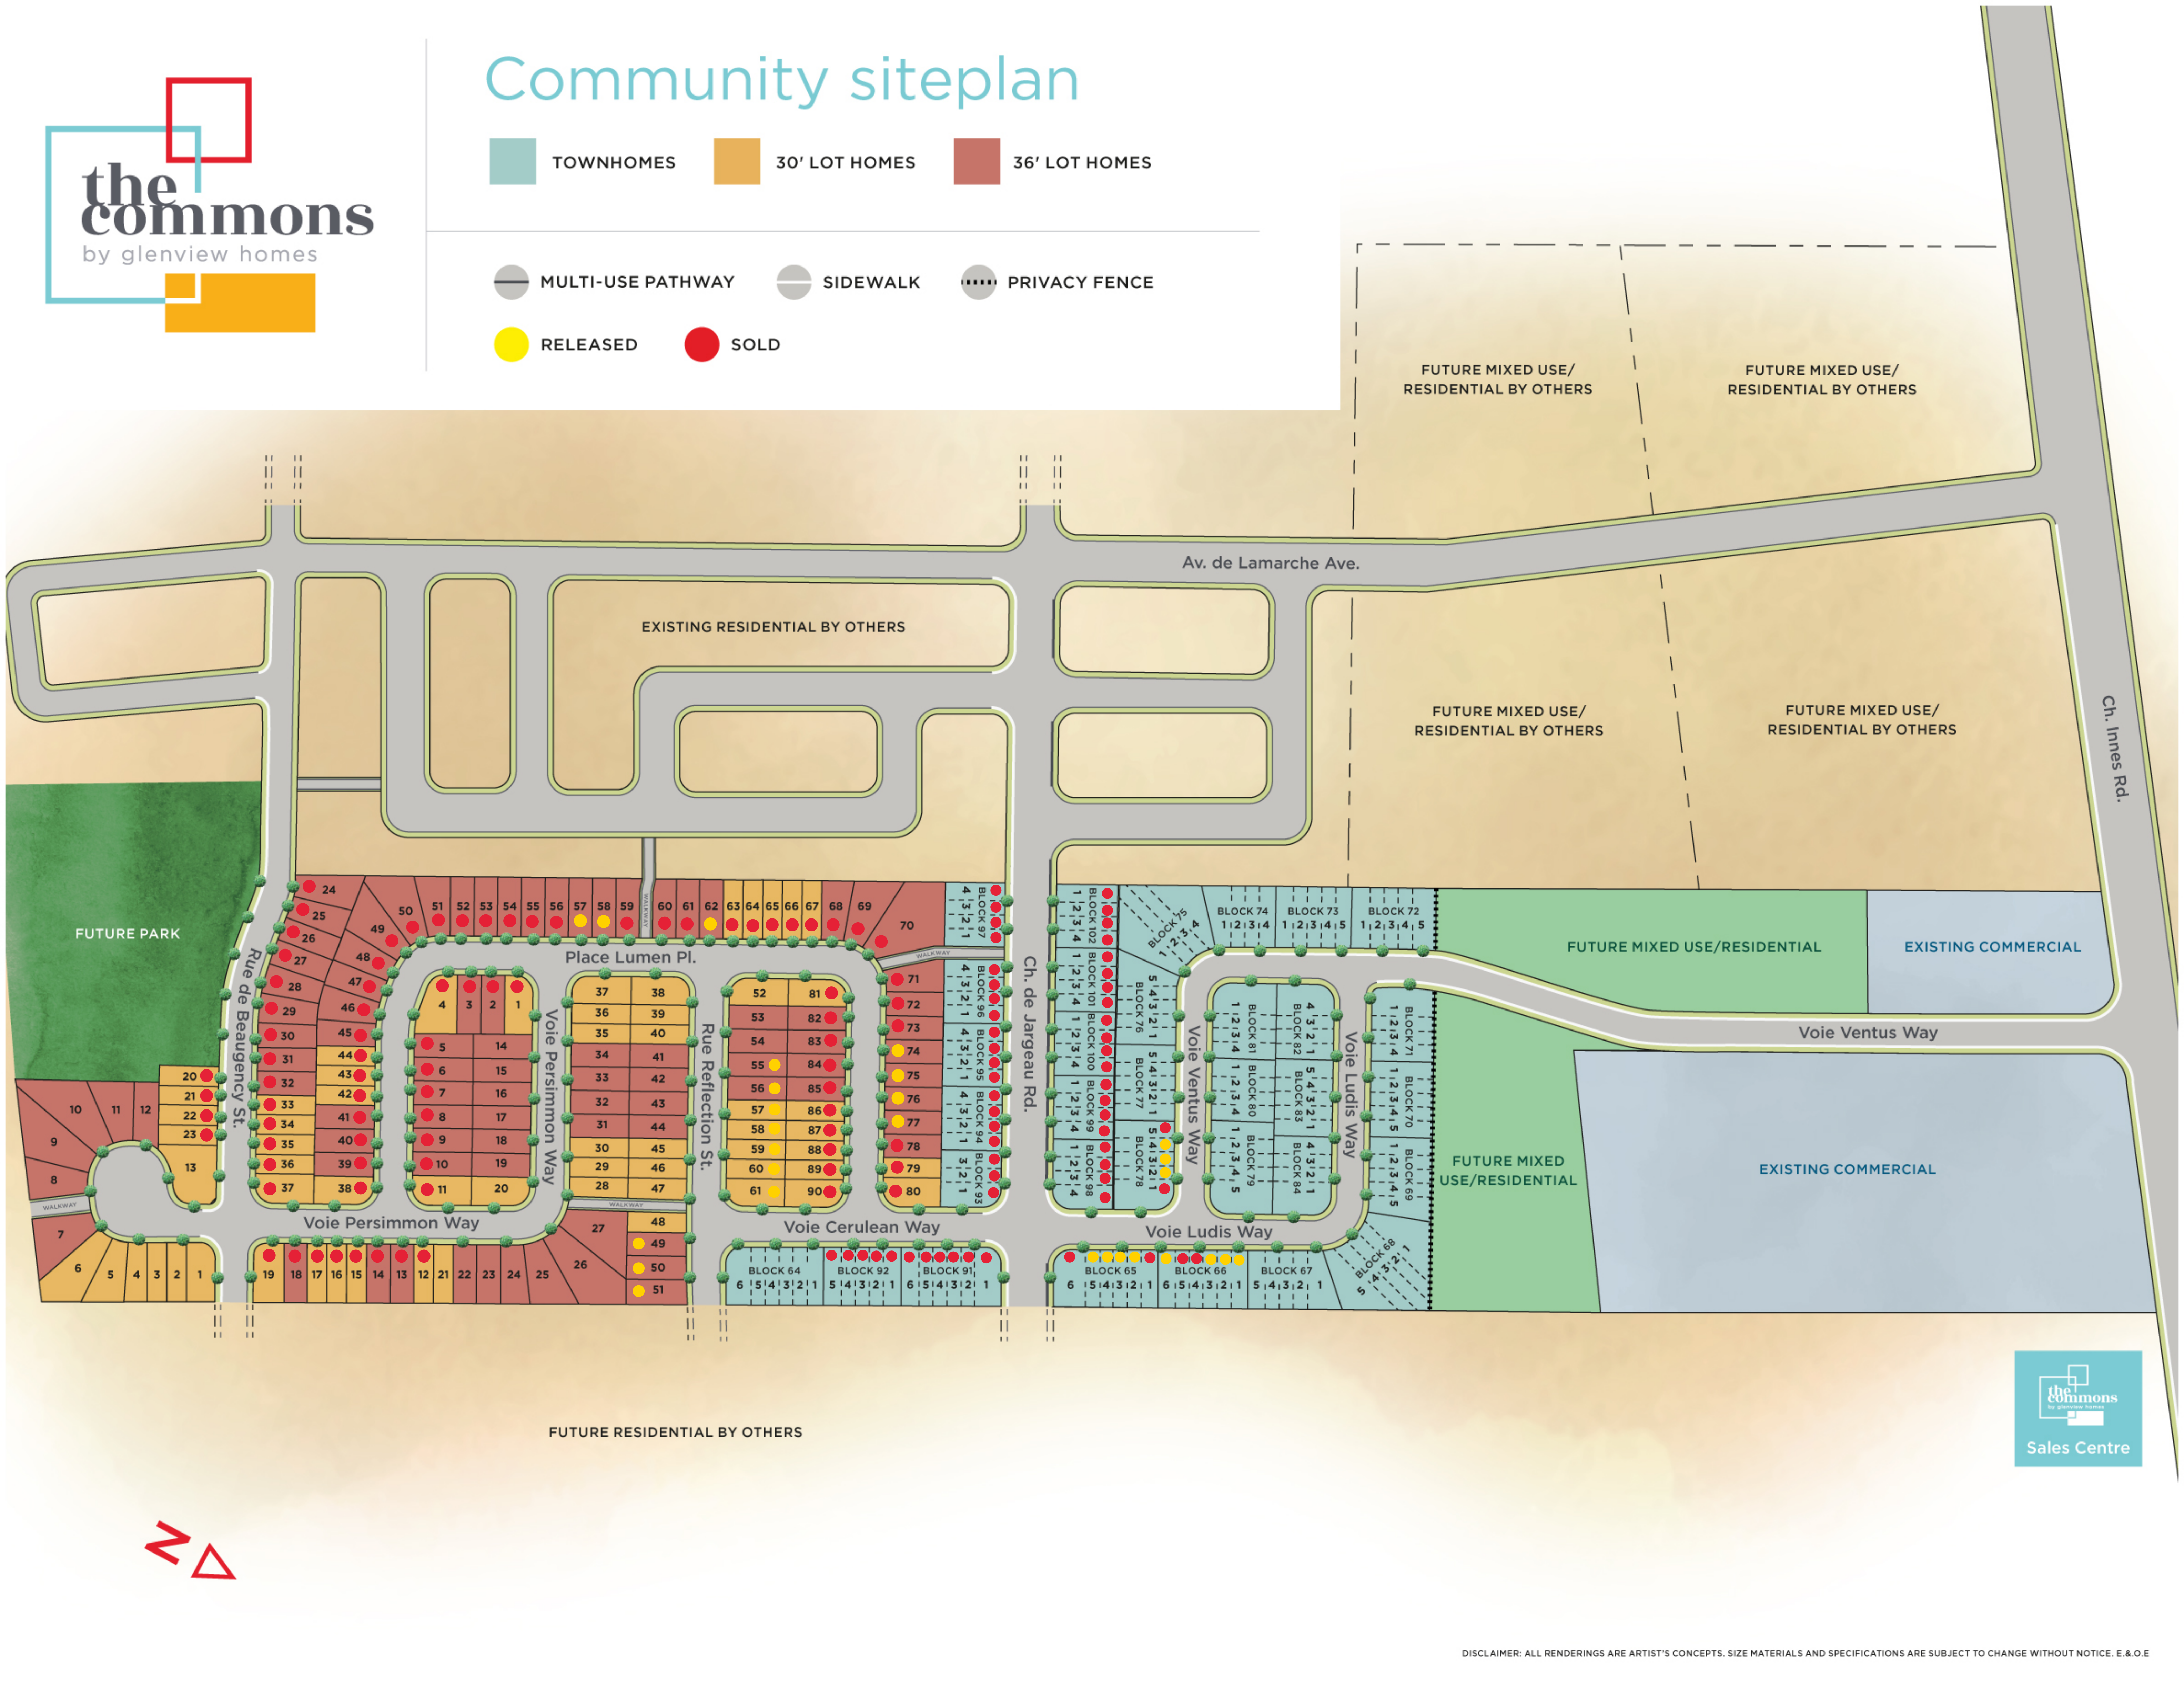

Community siteplan

- TOWNHOMES
 - 30' LOT HOMES
 - 36' LOT HOMES
-
- MULTI-USE PATHWAY
 - SIDEWALK
 - PRIVACY FENCE
-
- RELEASED
 - SOLD

FUTURE RESIDENTIAL BY OTHERS