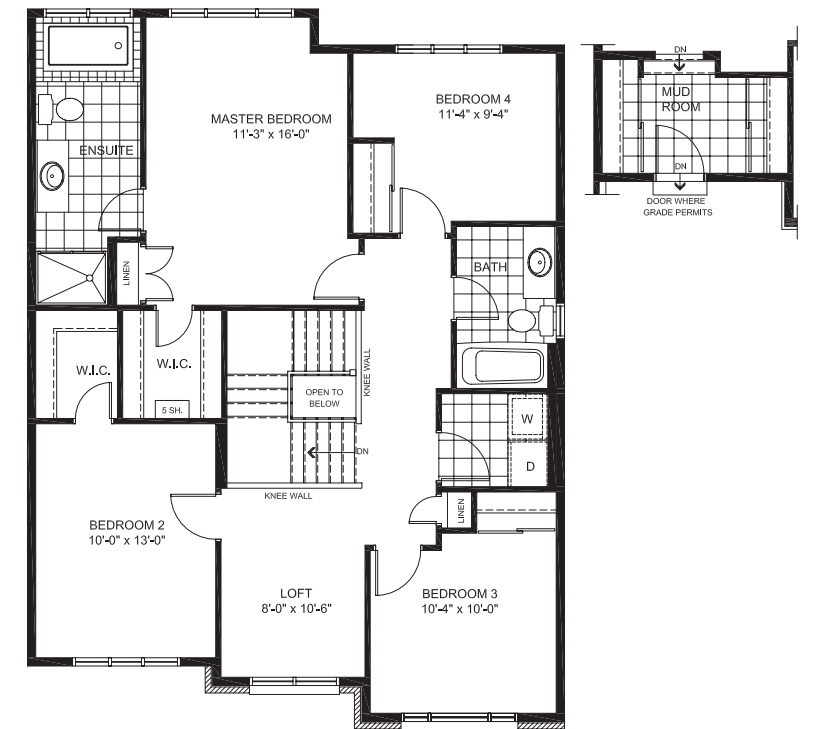

Floorplans

GROUND FLOOR

SECOND FLOOR

FINISHED BASEMENT

Designer Options

GOURMET KITCHEN

EXECUTIVE ENSUITE

TWIN BATH

SECOND FLOOR WITH LAUNDRY

The Hillcrest
DOUBLE-CAR GARAGE COLLECTION
SINGLE | 2,345 SQ. FT.
4 2.5