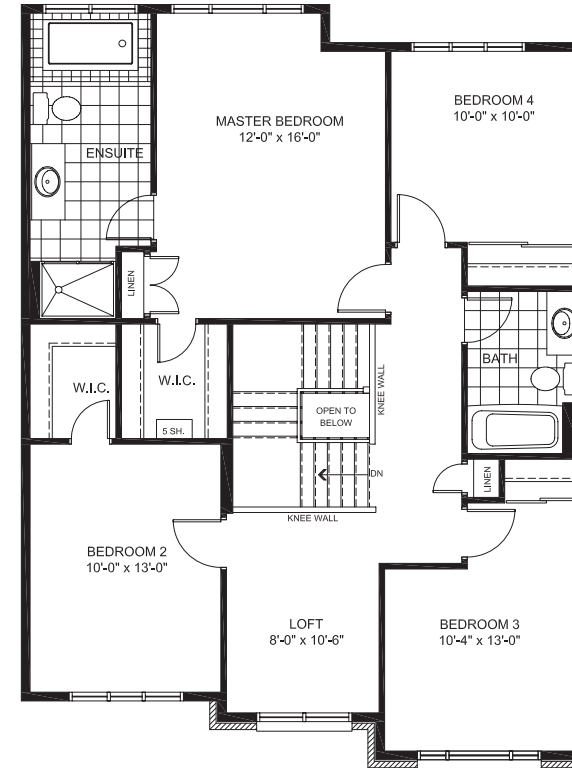

Floorplans

GROUND FLOOR

SECOND FLOOR

FINISHED BASEMENT

Designer Options

GOURMET KITCHEN

EXECUTIVE ENSUITE

TWIN BATH

SECOND FLOOR WITH LAUNDRY

The Hillcrest
DOUBLE-CAR GARAGE COLLECTION
SINGLE | 2,345 SQ. FT.
4 2.5