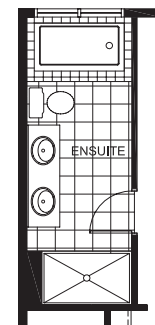

Floorplans

GROUND FLOOR

SECOND FLOOR

FINISHED BASEMENT

Designer Options

GOURMET KITCHEN

EXECUTIVE ENSUITE

TWIN BATH

SECOND FLOOR WITH LAUNDRY

The Hillcrest
DOUBLE-CAR GARAGE COLLECTION
SINGLE | 2,345 SQ. FT.
4 2.5