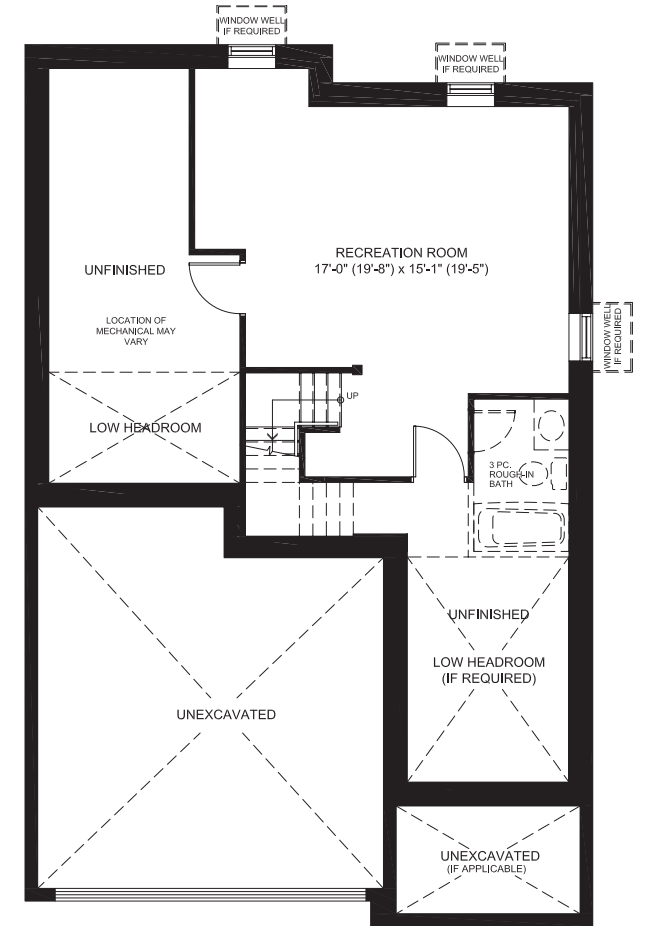

Floorplans

GROUND FLOOR

SECOND FLOOR

FINISHED BASEMENT

Designer Options

GOURMET KITCHEN

EXECUTIVE ENSUITE

TWIN BATH

SECOND FLOOR WITH LAUNDRY

The Hillcrest
DOUBLE-CAR GARAGE COLLECTION
SINGLE | 2,345 SQ. FT.
4 2.5