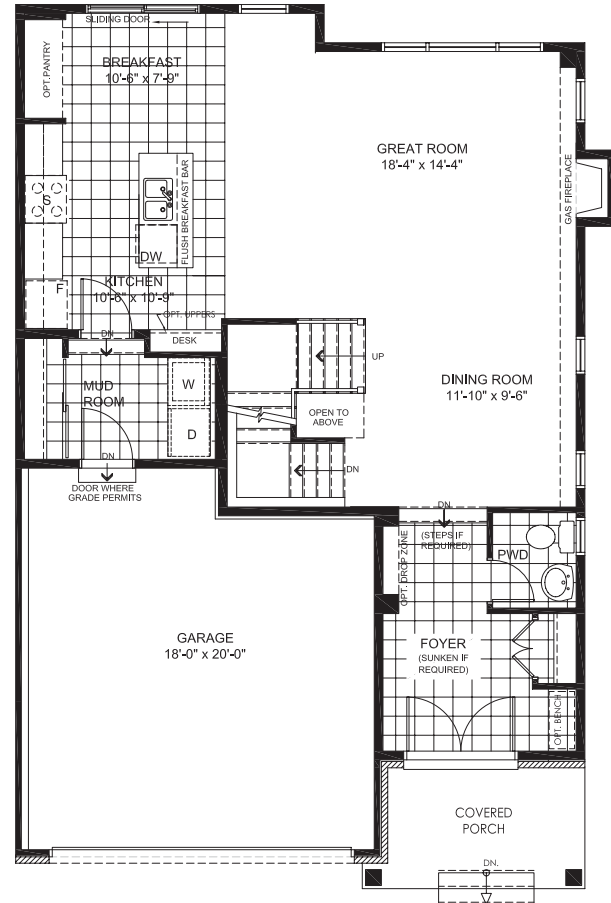

Floorplans

GROUND FLOOR

SECOND FLOOR

FINISHED BASEMENT

Designer Options

GOURMET KITCHEN

EXECUTIVE ENSUITE

TWIN BATH

SECOND FLOOR WITH LAUNDRY

The Hillcrest
DOUBLE-CAR GARAGE COLLECTION
SINGLE | 2,345 SQ. FT.
4 2.5