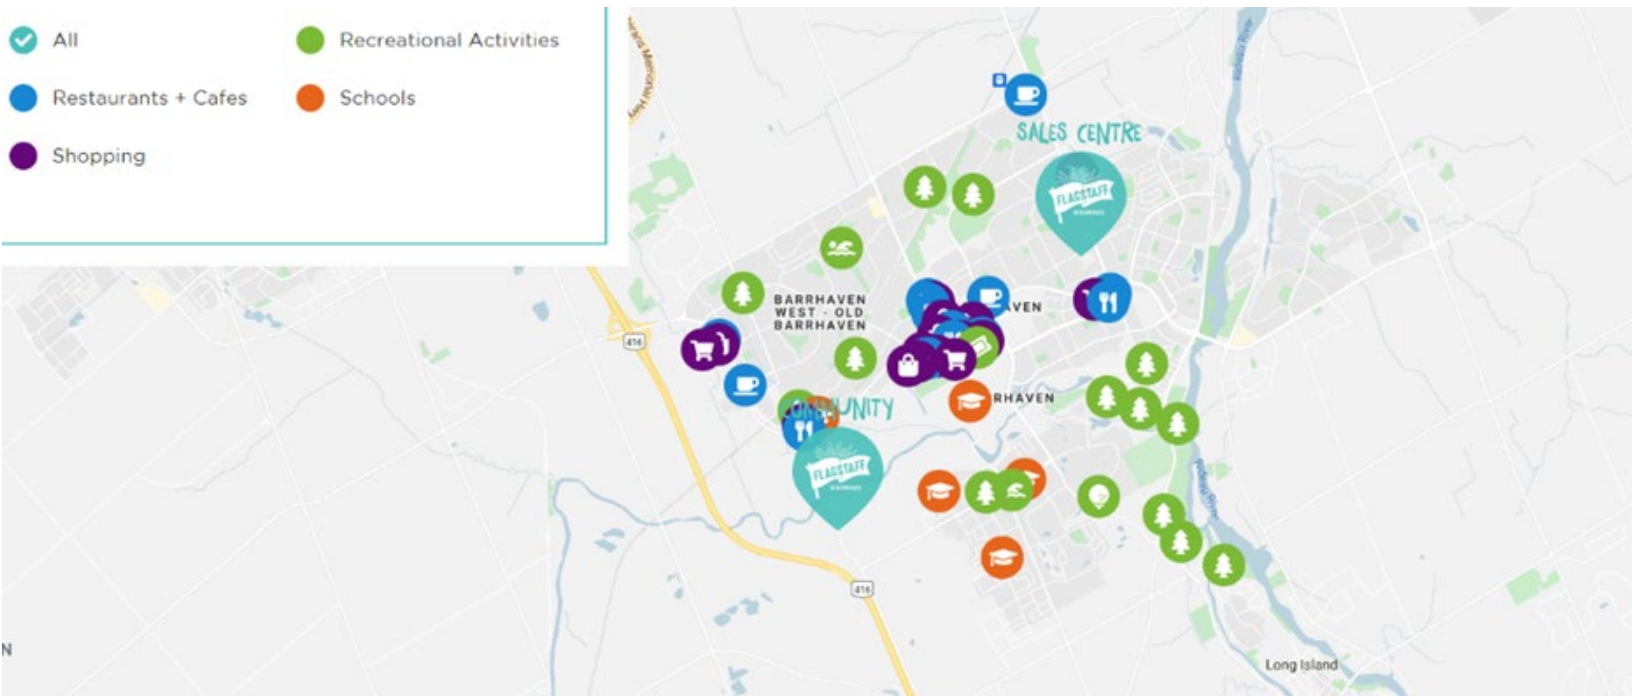

FEEL RIGHT AT HOME

If life is the journey, then home is the destination. Come find your perfect new home right here at Flagstaff in Barrhaven. A place where you can hang your hat and rest your head. Where life's memories scatter themselves across your home. From the bustling family room to the tranquil master retreat, you'll find spaces and places that will make every moment feel like home. Retreat to this sensational collection of homes nestled right where you want to be – in the highly sought-after community of Barrhaven. You'll discover a life rich in everyday adventures.