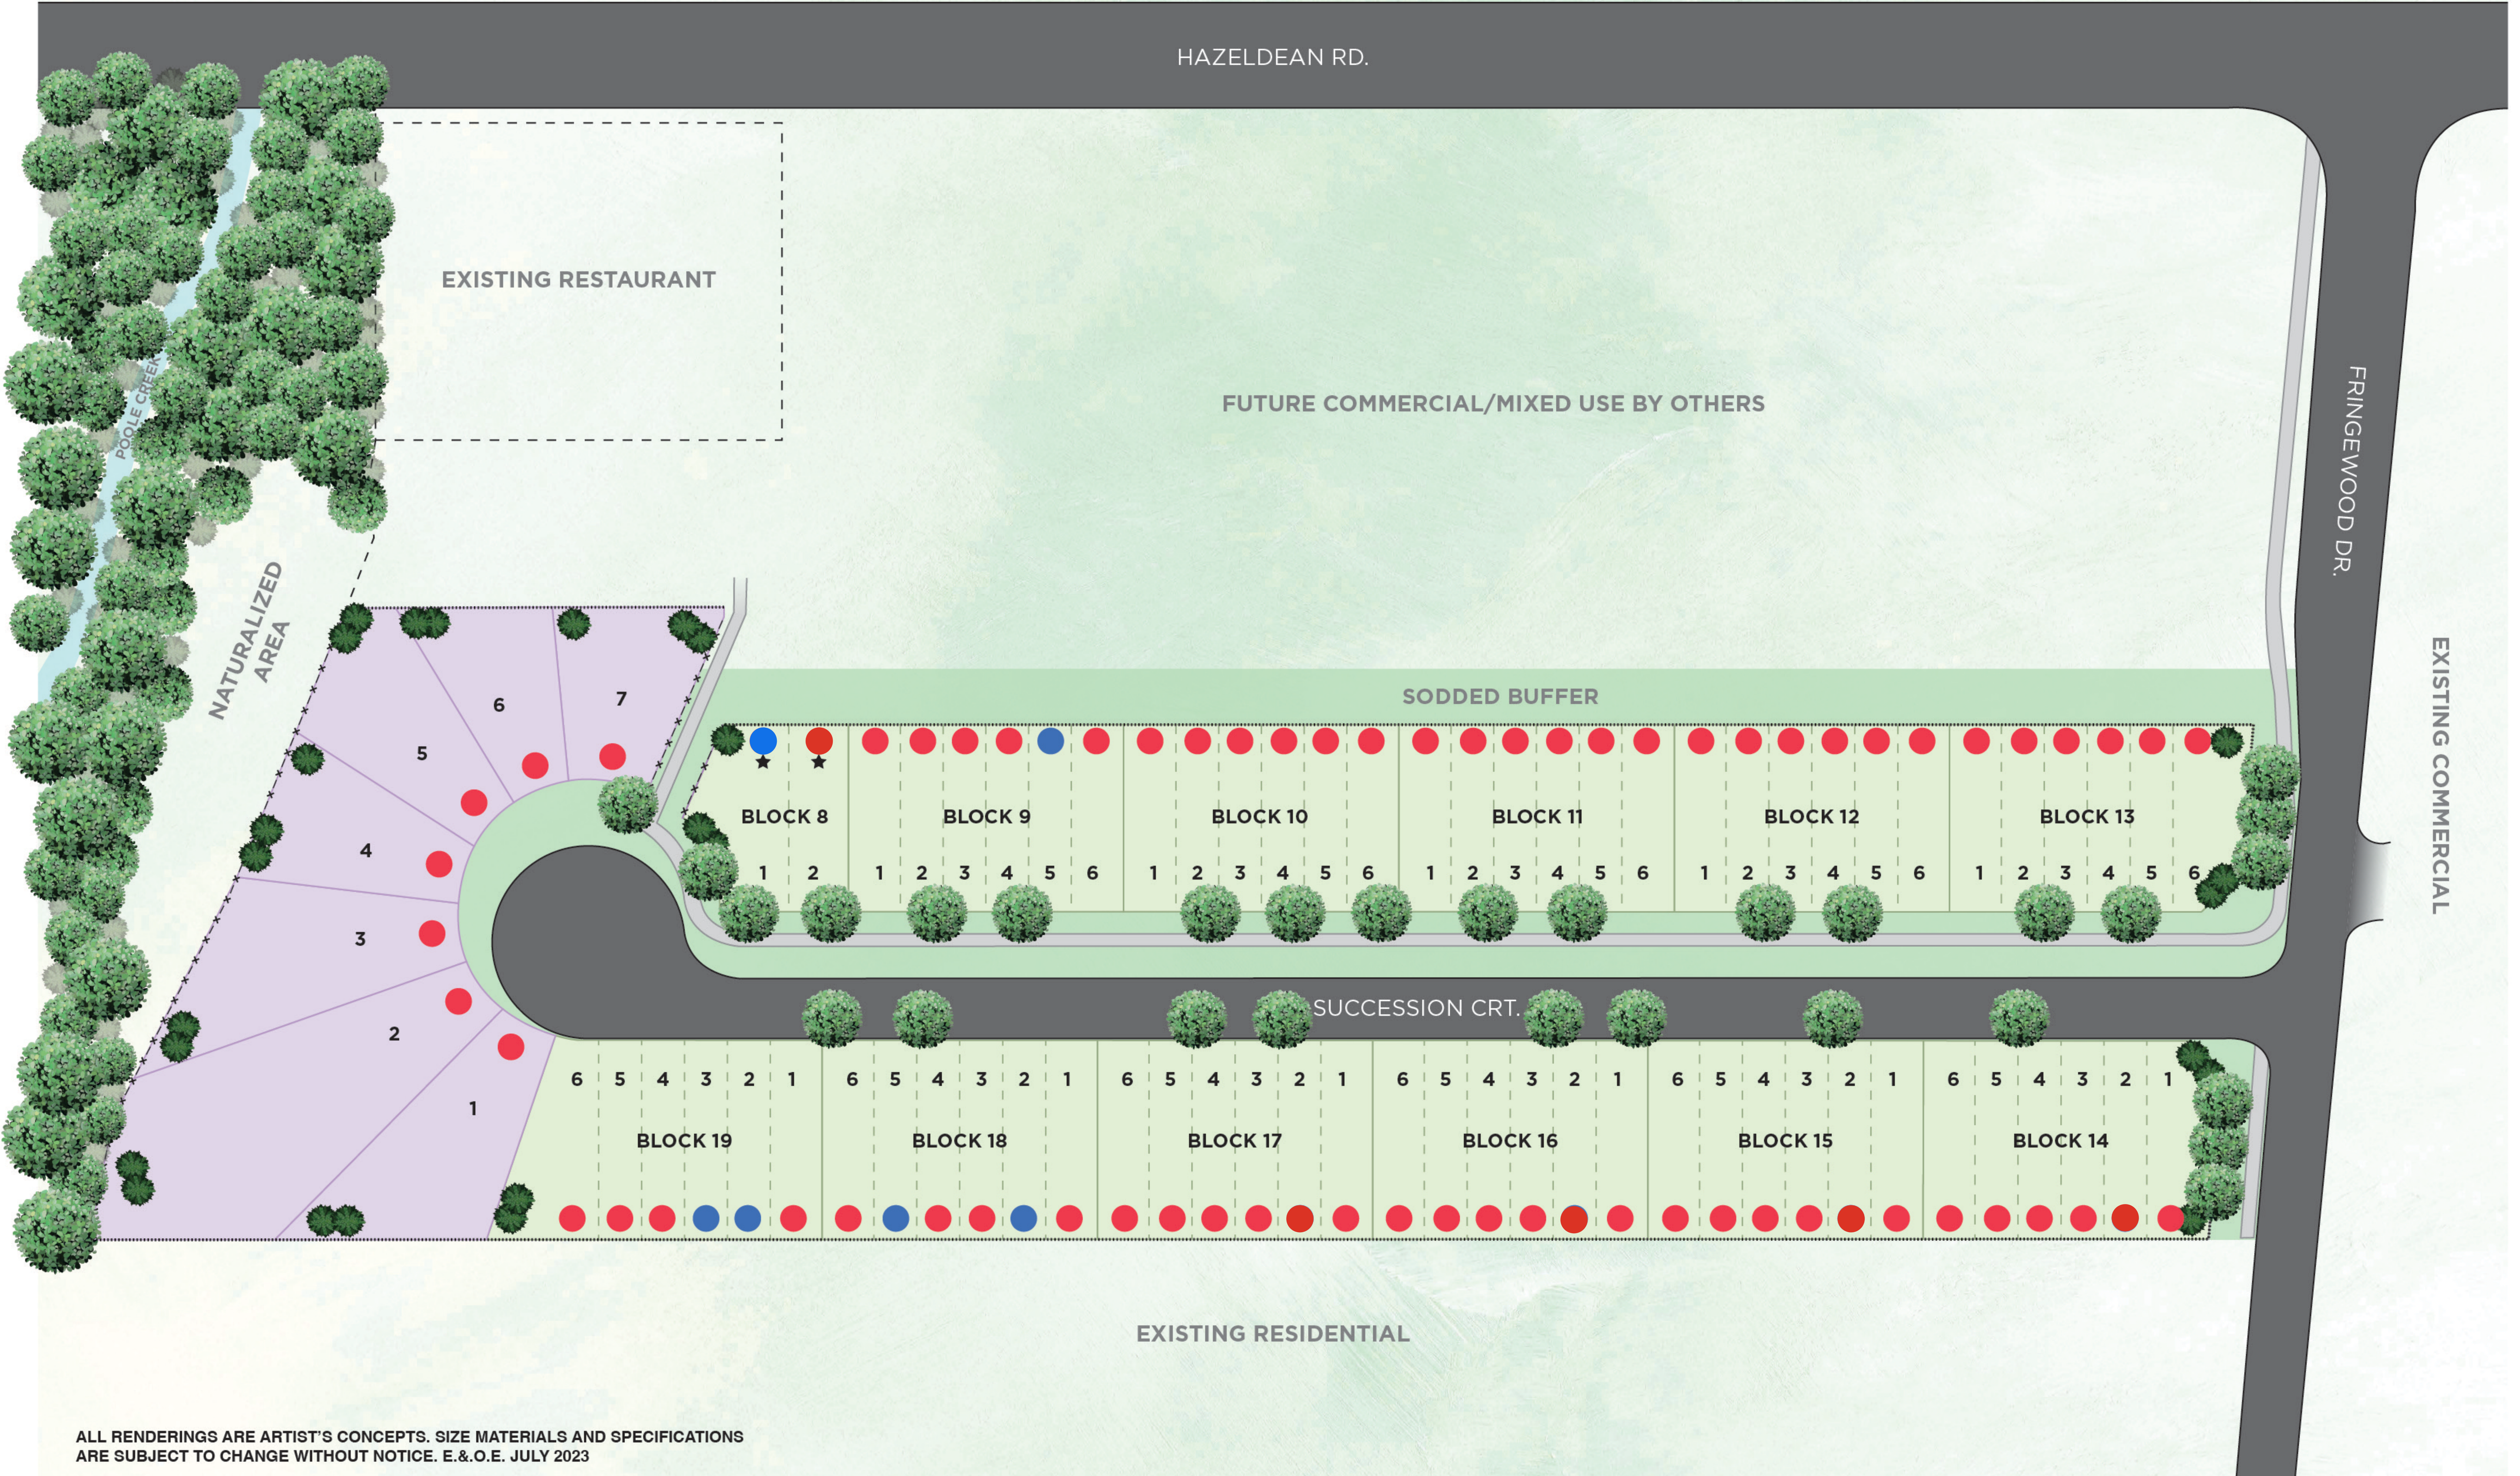

SUCCESSION COURT

COMMUNITY SITEPLAN

- TOWNHOMES
- 36' LOT HOMES

- PAIRED HOMES
- POTENTIAL PRIVACY FENCE
- POTENTIAL CHAIN LINK FENCE

- SIDEWALK
- RELEASED
- SOLD
- READY- BUILT

ALL RENDERINGS ARE ARTIST'S CONCEPTS. SIZE MATERIALS AND SPECIFICATIONS ARE SUBJECT TO CHANGE WITHOUT NOTICE. E.&O.E. JULY 2023