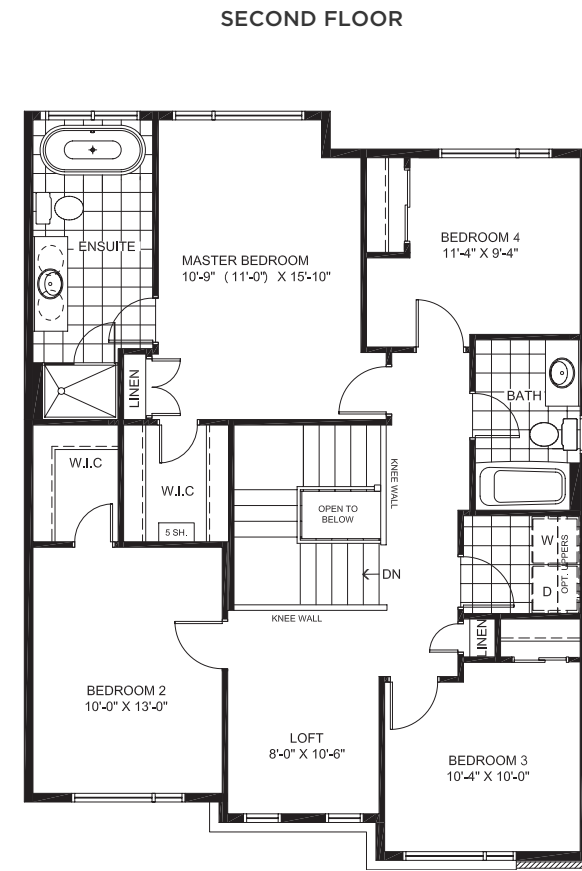

FLOORPLANS

THE HILLCREST
38' LOT COLLECTION
DOUBLE-CAR GARAGE | 2,352 SQ. FT.
4 2.5 2

DESIGNER OPTIONS