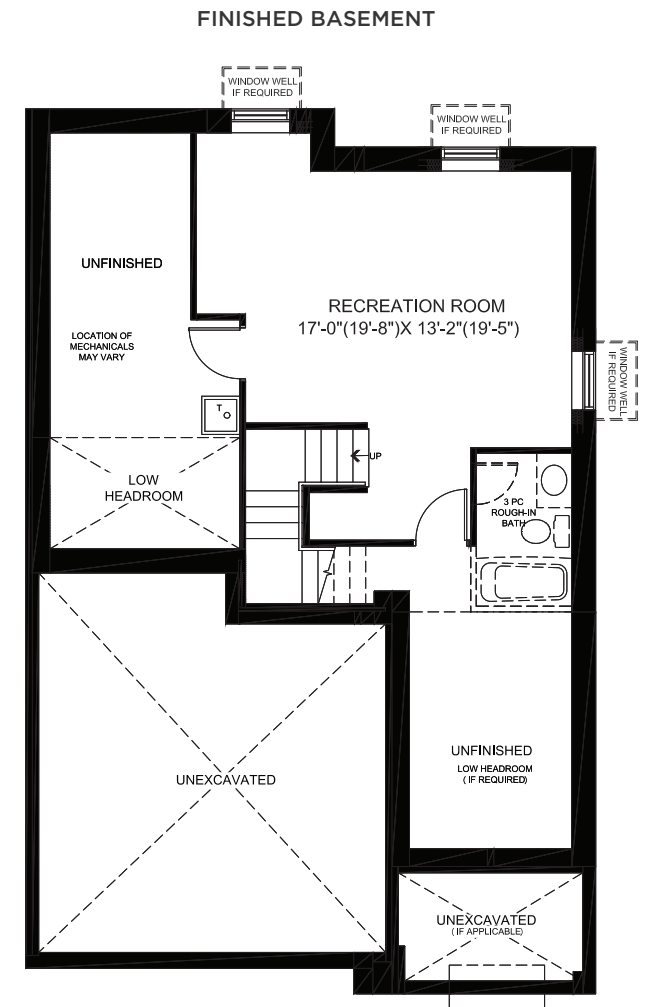

FLOORPLANS

THE HILLCREST
38' LOT COLLECTION
DOUBLE-CAR GARAGE | 2,352 SQ. FT.
4 2.5 2

DESIGNER OPTIONS