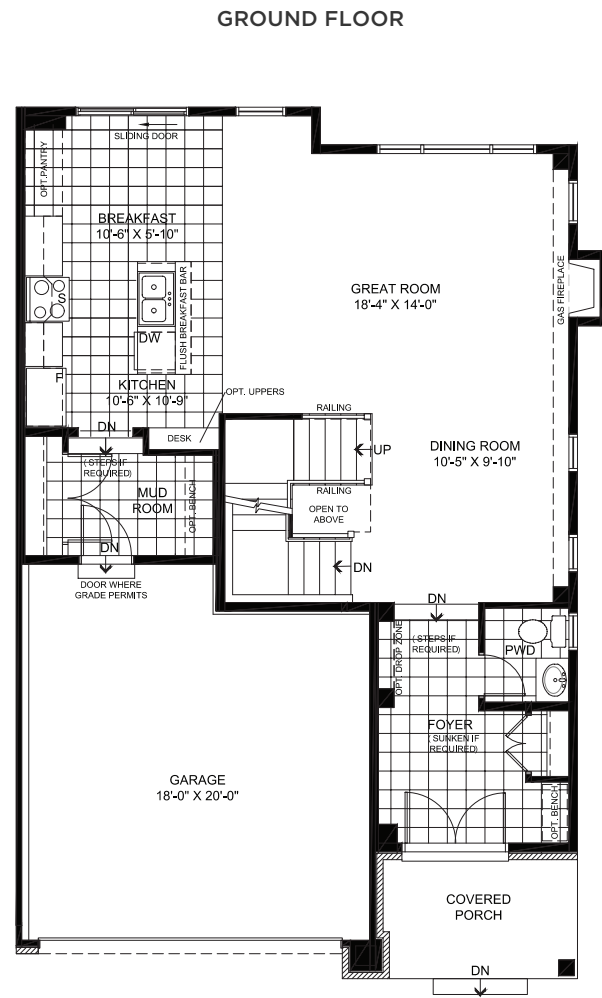

FLOORPLANS

THE HILLCREST
38' LOT COLLECTION
DOUBLE-CAR GARAGE | 2,352 SQ. FT.
4 2.5 2

DESIGNER OPTIONS